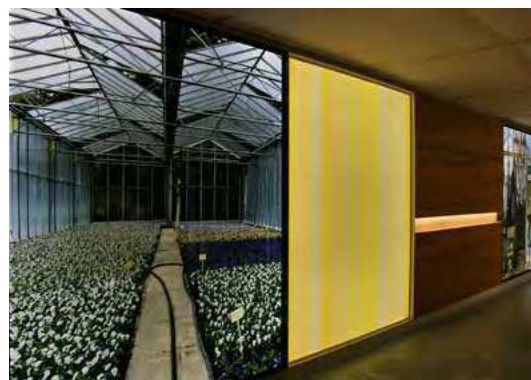

Le Jardin Hospitalier
Jyll Bradley, public art commission
Lille University Hospital, Lille, France
December 2014
Produced by artconnexion
Publication with text by Andrew Renton
www.artconnexion.org

www.jyllbradley.com

Top: *Green/Light (For M.R.)* (detail) Photo credit: Jyll Bradley